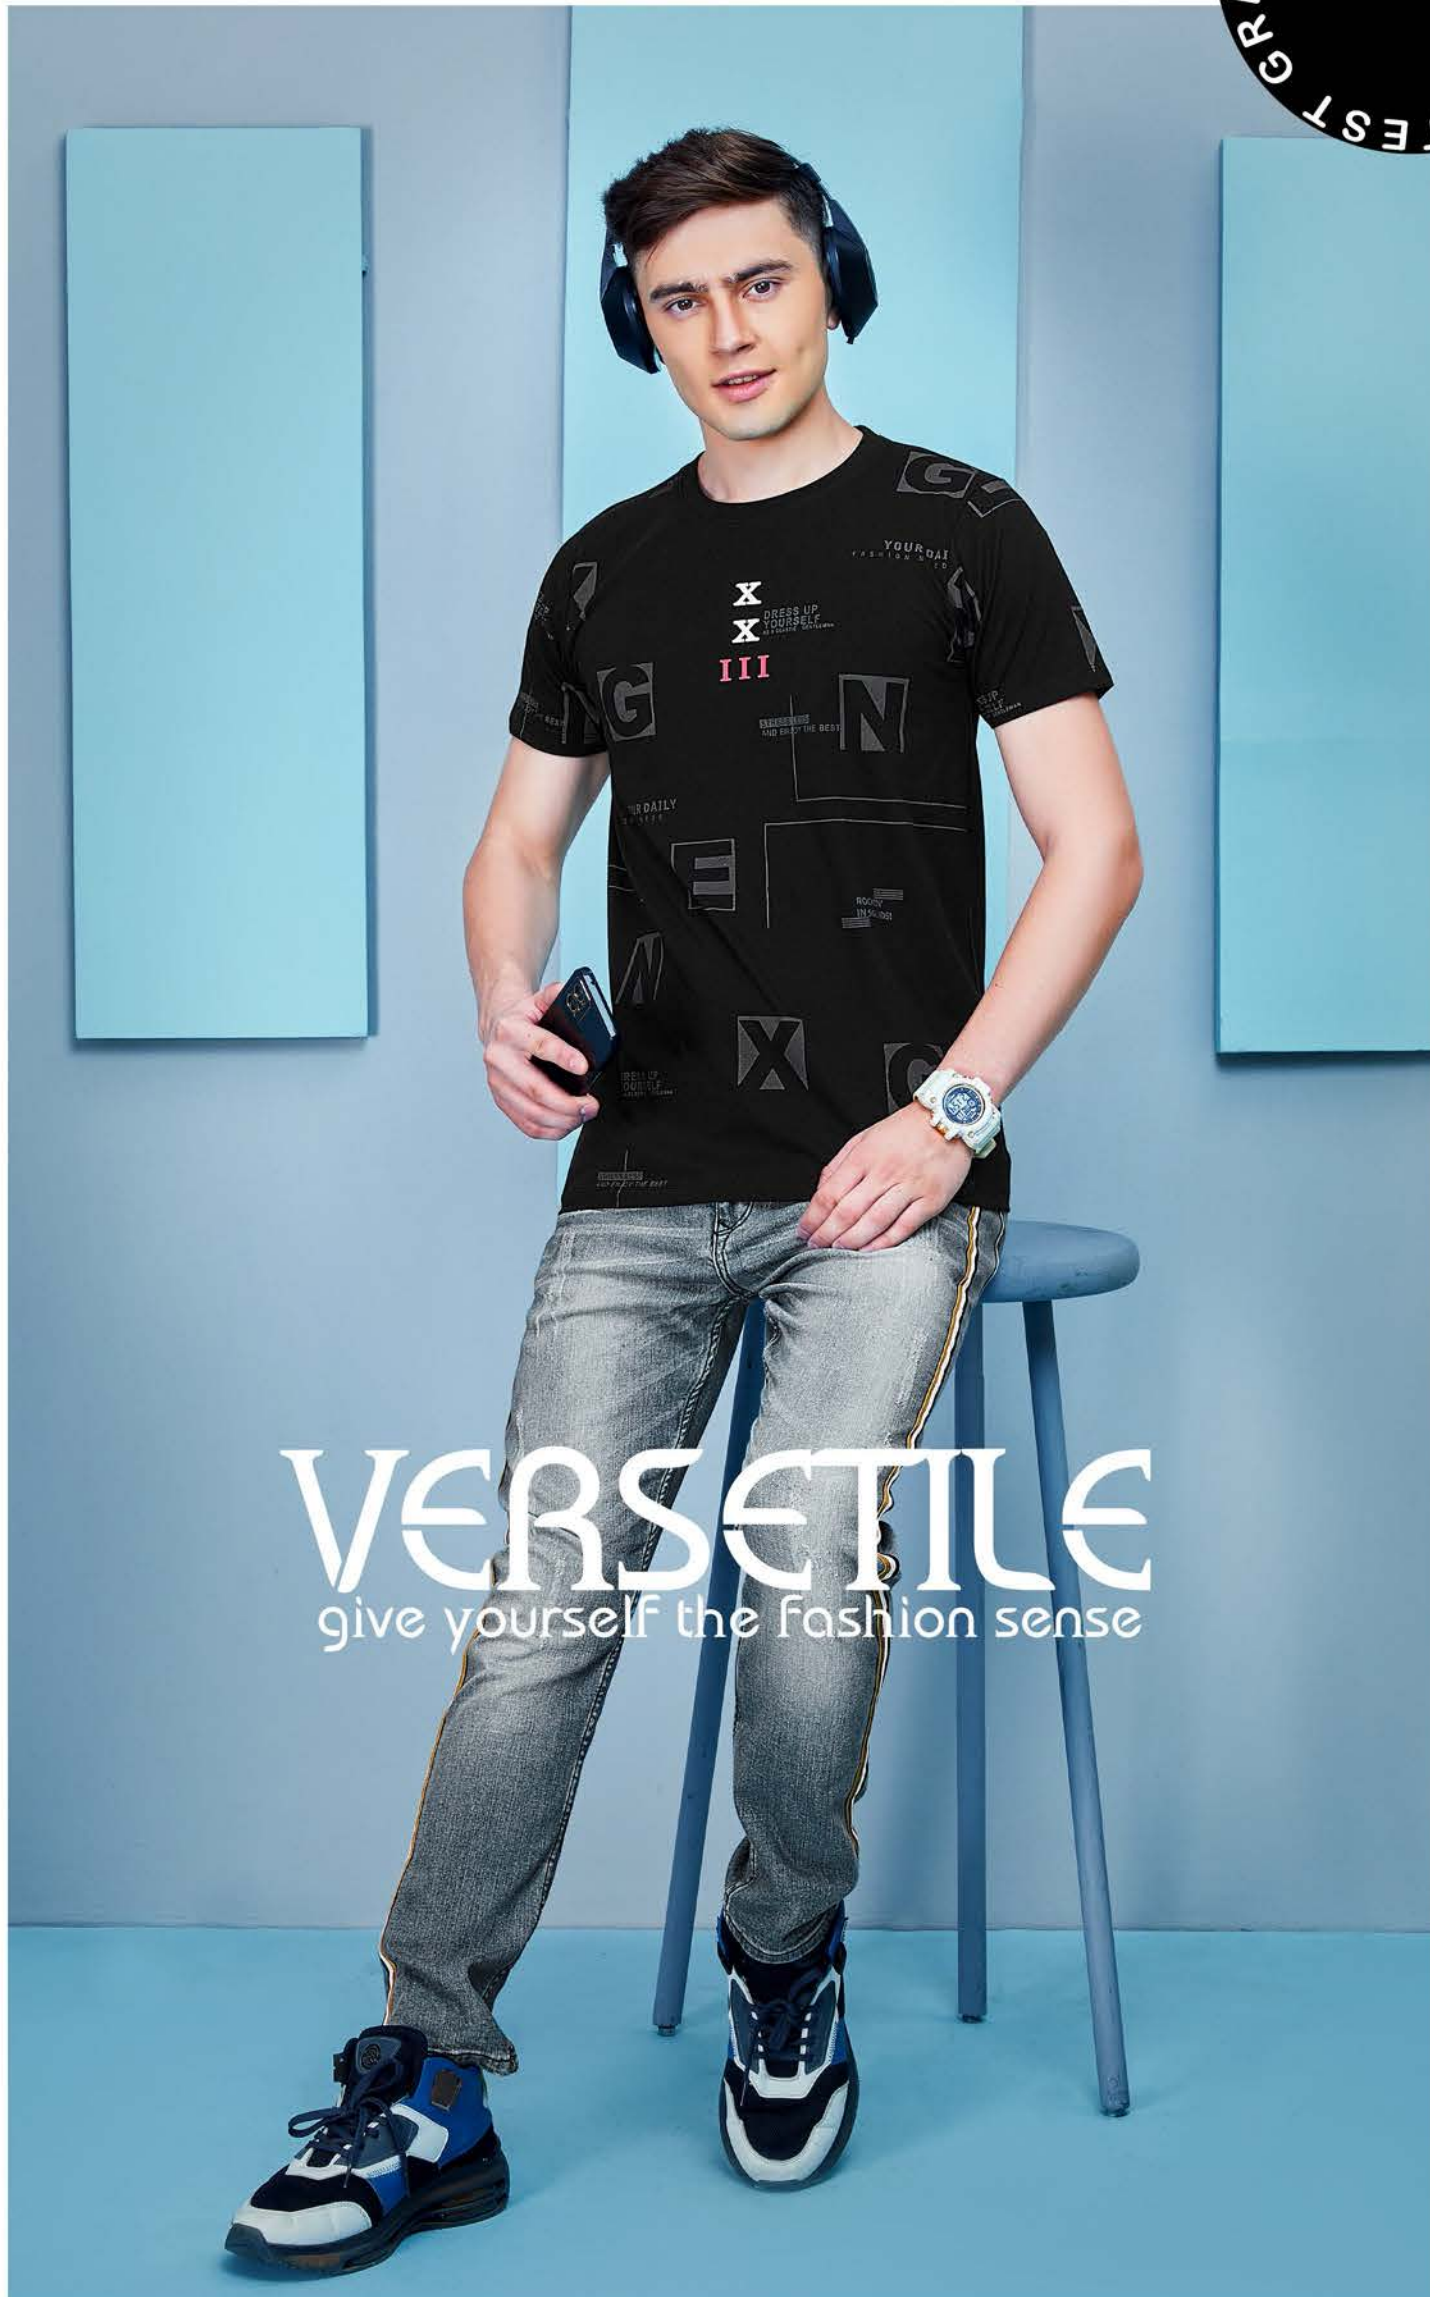

VERS ETILE

give yourself the fashion sense

genx[®]
URBAN

U-115

ALL OVER PRINT

Size	S	M	L	XL	XXL
Chest	36	38	40	42	44
Price	389		439		

BIO WASH COTTON RICH FABRIC

 **URBAN**

2 1 6 5 8 0
d d e 7 e f
a 2 b b a 1
a 6 d 0 e 6
5 e 1 d 3 8
c 7 c 8 c a
d 2 e 0 b b
2 5 2 a 3 c
d b 8 2 8 8
1 3 1 3 1 3

Infuse the fashion world with your unique style quotient wearing this T-shirt by us. While the colour adds to its visual appeal, the fabric assures total comfort. This will allow you to stay sweat free all day long.

VERSETILE
give yourself the fashion sense

Infuse the fashion world with your unique style quotient wearing this T-shirt by us. While the colour adds to its visual appeal, the fabric assures total comfort. This will allow you to stay sweat free all day long.