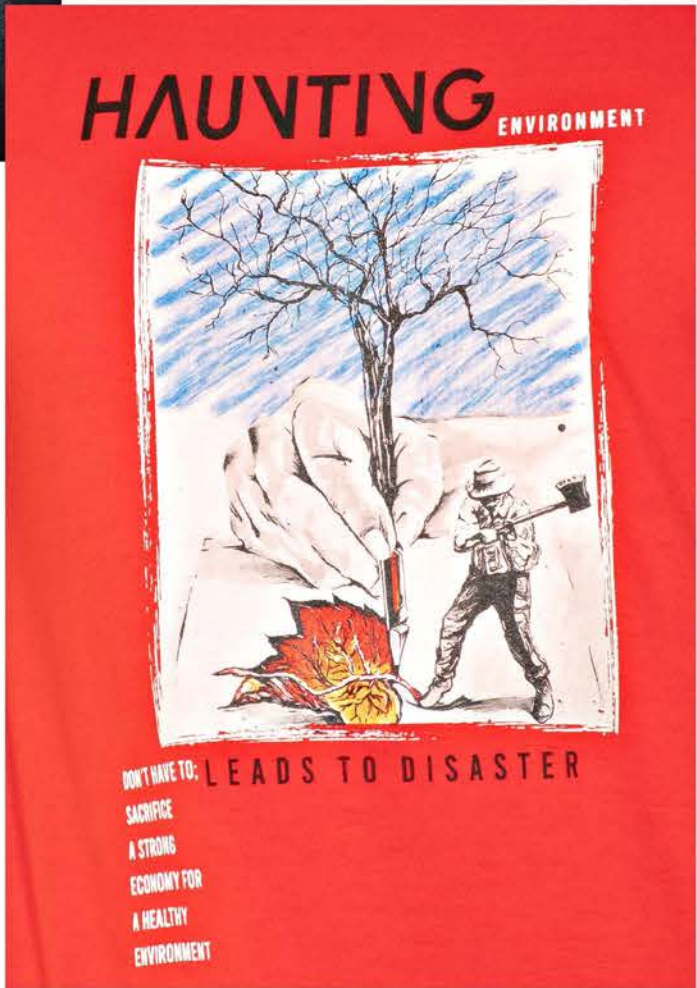

ROUND NECK CHEST  
PRINTED TSHIRT

Pull some dotting eyes while you hit the streets this season. With this latest and brilliant garb from our design house you are sure to impact the fashion sense of every passer-by. Create an air of vogue in the environment wherever you go.

ROUND NECK CHEST  
PRINTED TSHIRT

BIO - WASH COTTON RICH FABRIC

**Pull some dotting eyes while you hit the streets this season. With this latest and brilliant garb from our design house you are sure to impact the fashion sense of every passer-by. Create an air of vogue in the environment wherever you go.**

BIO - WASH COTTON RICH FABRIC

WEAR IT IN STYLE

ROUND NECK CHEST PRINTED TSHIRT

Pull some dotting eyes while you hit the streets this season. With this latest and brilliant garb from our design house you are sure to impact the fashion sense of every passer-by. Create an air of vogue in the environment wherever you go.